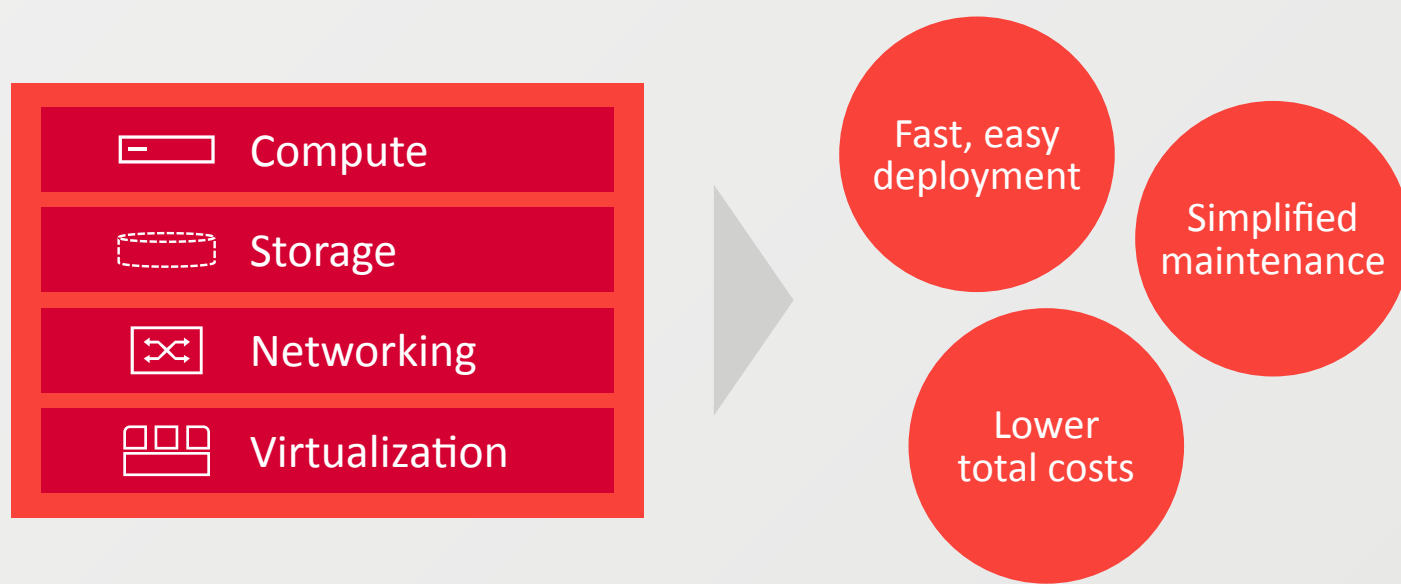

Transform your business with HPE Hyper Converged 380 and Citrix XenDesktop.

The IT manager's dilemma

Digital business transformation can drive success.

Digital transformation aligns technology and business models to more effectively engage digital customers throughout the entire customer experience lifecycle.¹

- Create a mobile workforce.
- Deliver HD user experiences on any device.
- Enable instant access to infrastructure, support, and data.
- Support workforce productivity.
- Streamline management processes.

67% of CEOs will have digital transformation at the center of their corporate strategy by the end of 2017.²

Citrix XenDesktop delivers the capabilities you need to transform your IT.

- Mobile productivity
- Security and compliance
- Simplified IT operations
- Cost savings

Citrix XenDesktop provides secure application and desktop virtualization to give your employees the freedom to work from anywhere, on any device, with a high definition user experience.

Hyperconverged infrastructure makes digital transformation even easier.