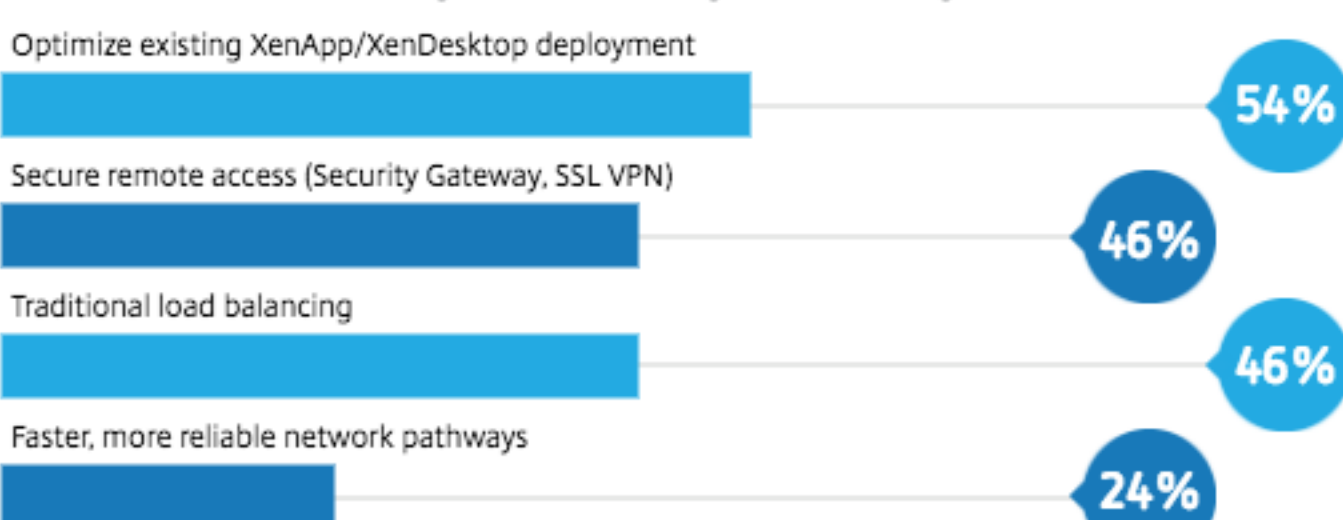

Source: Citrix