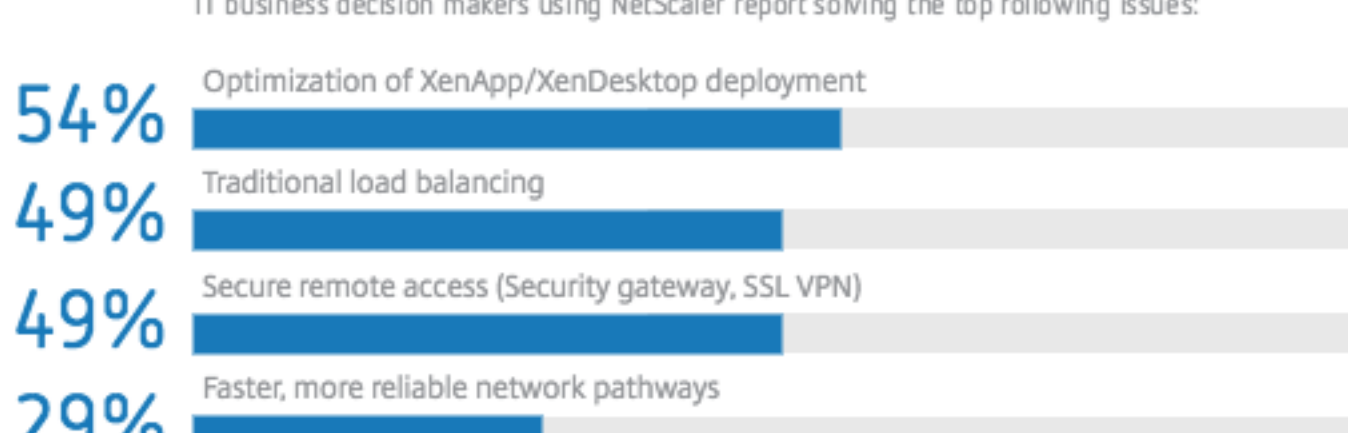

NetScaler offers a breadth of solutions

IT business decision makers using NetScaler report solving the top following issues:

Source: Citrix

There's a reason NetScaler ADC is deployed in thousands of enterprise networks. The industry-leading application delivery controller provides proven L4-7 load balancing and GSLB to ensure the best app performance and reliability. Learn more at <https://www.citrix.com/networking/>