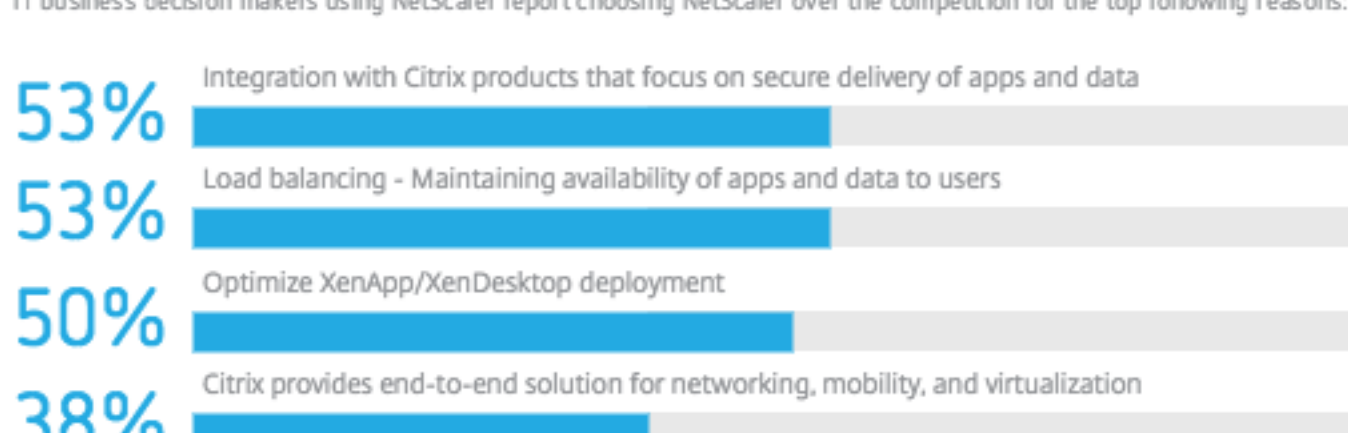

Source: Citrix

80% of IT business decision makers using NetScaler agreed that its security capabilities outweigh the competition.

Source: Citrix