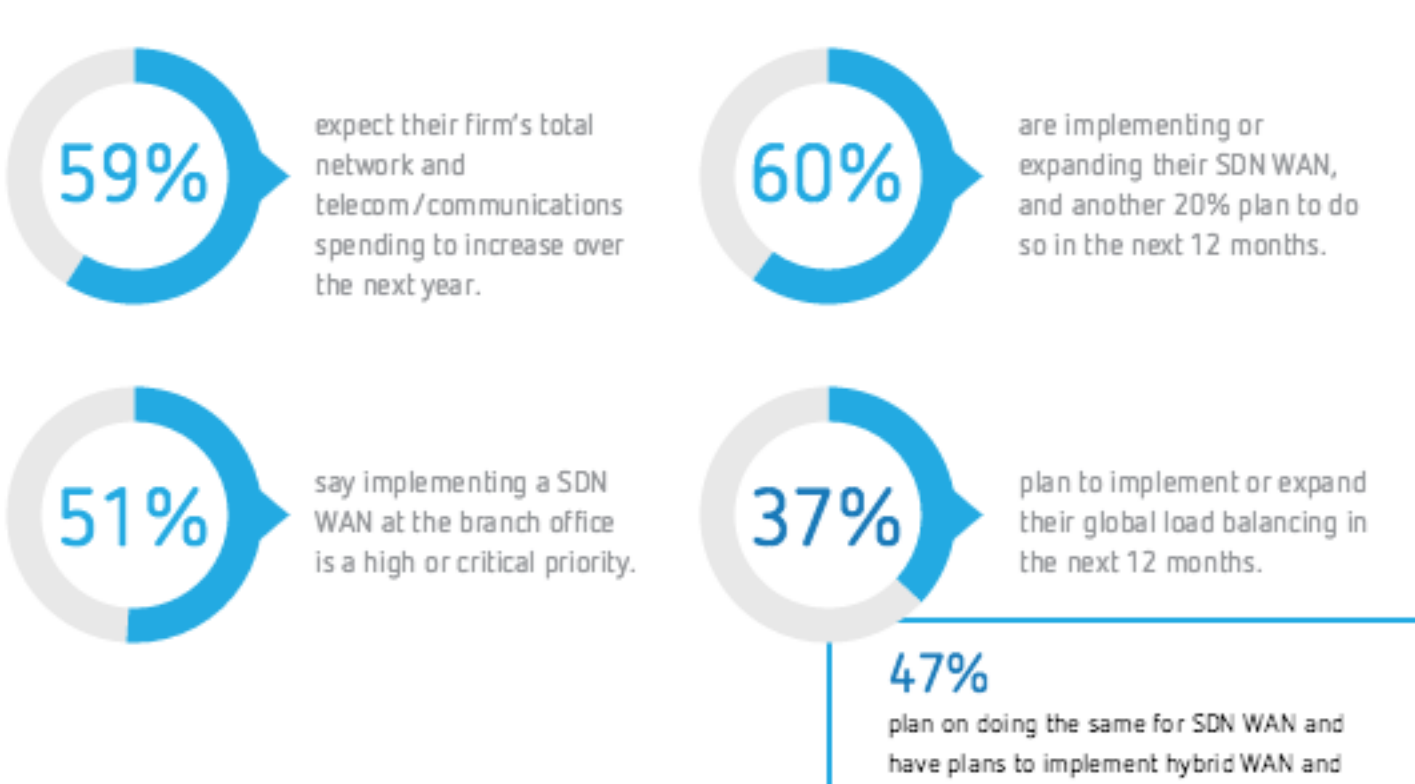

IT business decision makers want more in their networking solution

Source: Citrix

Top features wanted in network infrastructure solutions

Source: Forrester

Security is top-of-mind

Decision-makers report the most important protection measures are:

Source: BlackHat

IT decision-makers forecast a prioritization of networking technology

Source: Forrester

Why IT business decision makers choose NetScaler

NetScaler ADC (an application delivery controller) provides delivery of business applications—to any device and any location—with security, L4-7 load balancing, reliable GSLB, and 100% uptime