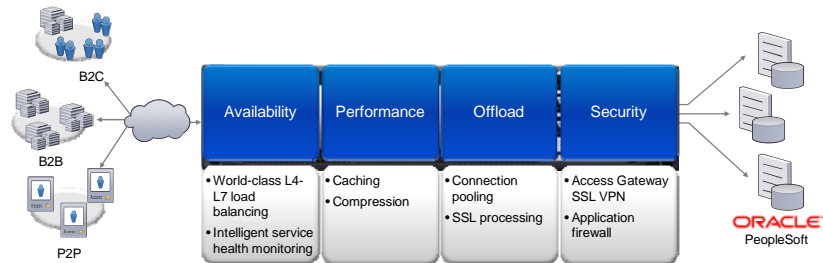

Deployed in front of web servers, NetScaler application delivery controller models combine high-speed load balancing and content switching with application acceleration, content caching, SSL acceleration, network optimization and application performance monitoring in a single built-for-purpose hardware platform.

Unlike other approaches that require multiple point products, NetScaler is an all-in-one appliance that is easy to deploy, configure, and operate with AppExpert Visual Policy Builder GUI-based tools, AppExpert Templates, and multiple wizards.

All the extensive application delivery functionality of NetScaler can now be obtained in a virtual appliance. Organizations of any size can deploy NetScaler VPX on industry standard servers anywhere in the data center. NetScaler VPX enables load balancing, application acceleration, application security and server offload to become virtual appliance-based services that can be easily and dynamically deployed; on-demand and anywhere in the datacenter. Whether installed on a single server or across all cloud computing datacenters.

Successful Web Application Delivery with Citrix NetScaler

For additional information about partnering with Oracle, please contact opininfo_us@oracle.com or visit www.partners.oracle.com.

Oracle is a registered trademark of Oracle Corporation and/or its affiliates. Other names may be trademarks of their respective owners.

©2009 Copyright. All rights reserved. Citrix®, nCore™ and NetScaler® are trademarks and registered trademarks of Citrix Systems, Inc. and/or one or more of its subsidiaries, and may be registered in the United States Patent and Trademark Office and in other countries.