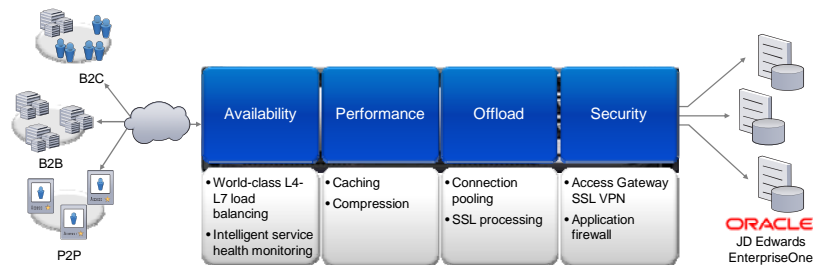

Deployed in front of web servers, NetScaler application delivery controller models combine high-speed load balancing and content switching with application acceleration, content caching, SSL acceleration, network optimization and application performance monitoring in a single built-for-purpose hardware platform.

Unlike other approaches that require multiple point products, NetScaler is an all-in-one appliance that is easy to deploy, configure, and operate with AppExpert Visual Policy Builder GUI-based tools, AppExpert Templates, and multiple wizards.

All the extensive application delivery functionality of NetScaler can now be obtained in a virtual appliance. Organizations of any size can deploy NetScaler VPX on industry standard servers anywhere in the data center. NetScaler VPX enables load balancing, application acceleration, application security and server offload to become virtual appliance-based services that can be easily and dynamically deployed; on-demand and anywhere in the datacenter. Whether installed on a single server or across all cloud computing datacenters.

Successful Web Application Delivery with Citrix NetScaler

For additional information about partnering with Oracle, please contact opninfo_us@oracle.com or visit www.partners.oracle.com.

Oracle is a registered trademark of Oracle Corporation and/or its affiliates. Other names may be trademarks of their respective owners.

©2009 Copyright. All rights reserved. Citrix®, nCore™ and NetScaler® are trademarks and registered trademarks of Citrix Systems, Inc. and/or one or more of its subsidiaries, and may be registered in the United States Patent and Trademark Office and in other countries.