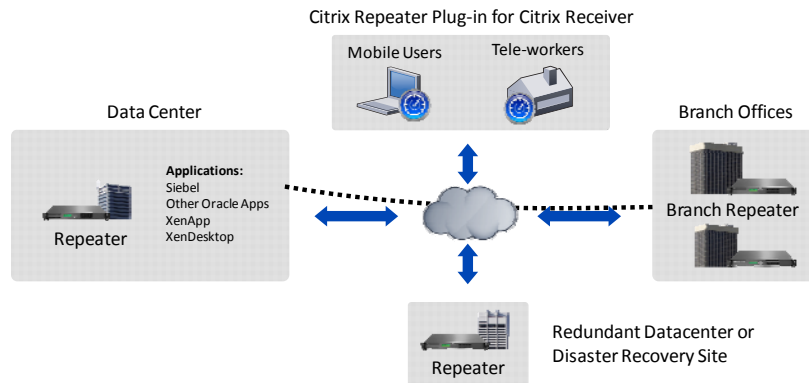

Solution Details

Citrix Branch Repeater is built around the Citrix AutoOptimizer™ Engine, which automates all acceleration mechanisms without complex manual or static configurations. AutoOptimizer applies the best combination of TCP optimizations, compression and application acceleration based on real-time application traffic conditions. AutoOptimizer minimizes the impact of latency on Siebel application performance and maximizes WAN capacity, with adaptive TCP flow control to mitigate TCP performance penalties from packet loss and re-transmission and dynamic detection of real-time WAN link conditions.

Branch Repeater's industry leading compression technology reduces link congestion, increases data throughput and accelerates Siebel application response. Citrix's unique Multi-Level Compression applies multiple compression mechanisms prior to transmitting data, with selection of the optimal compression techniques based upon network load conditions, WAN bandwidth and traffic type. Multi-Level Compression, built into all Branch Repeater products, results in compression ratios of 10:1 to 300:1, and up to a peak of 3500:1. As a result, organizations can support more users and more application traffic on their WAN infrastructure, while realizing better performance for all applications delivered to the branch office.

Citrix Branch Repeater: The Big Picture

For additional information about partnering with Oracle, please contact opninfo_us@oracle.com or visit www.partners.oracle.com.

Oracle is a registered trademark of Oracle Corporation and/or its affiliates. Other names may be trademarks of their respective owners.

©2009 Copyright. All rights reserved. Citrix® and Branch Repeater™ are trademarks and registered trademarks of Citrix Systems, Inc. and/or one or more of its subsidiaries, and may be registered in the United States Patent and Trademark Office and in other countries.